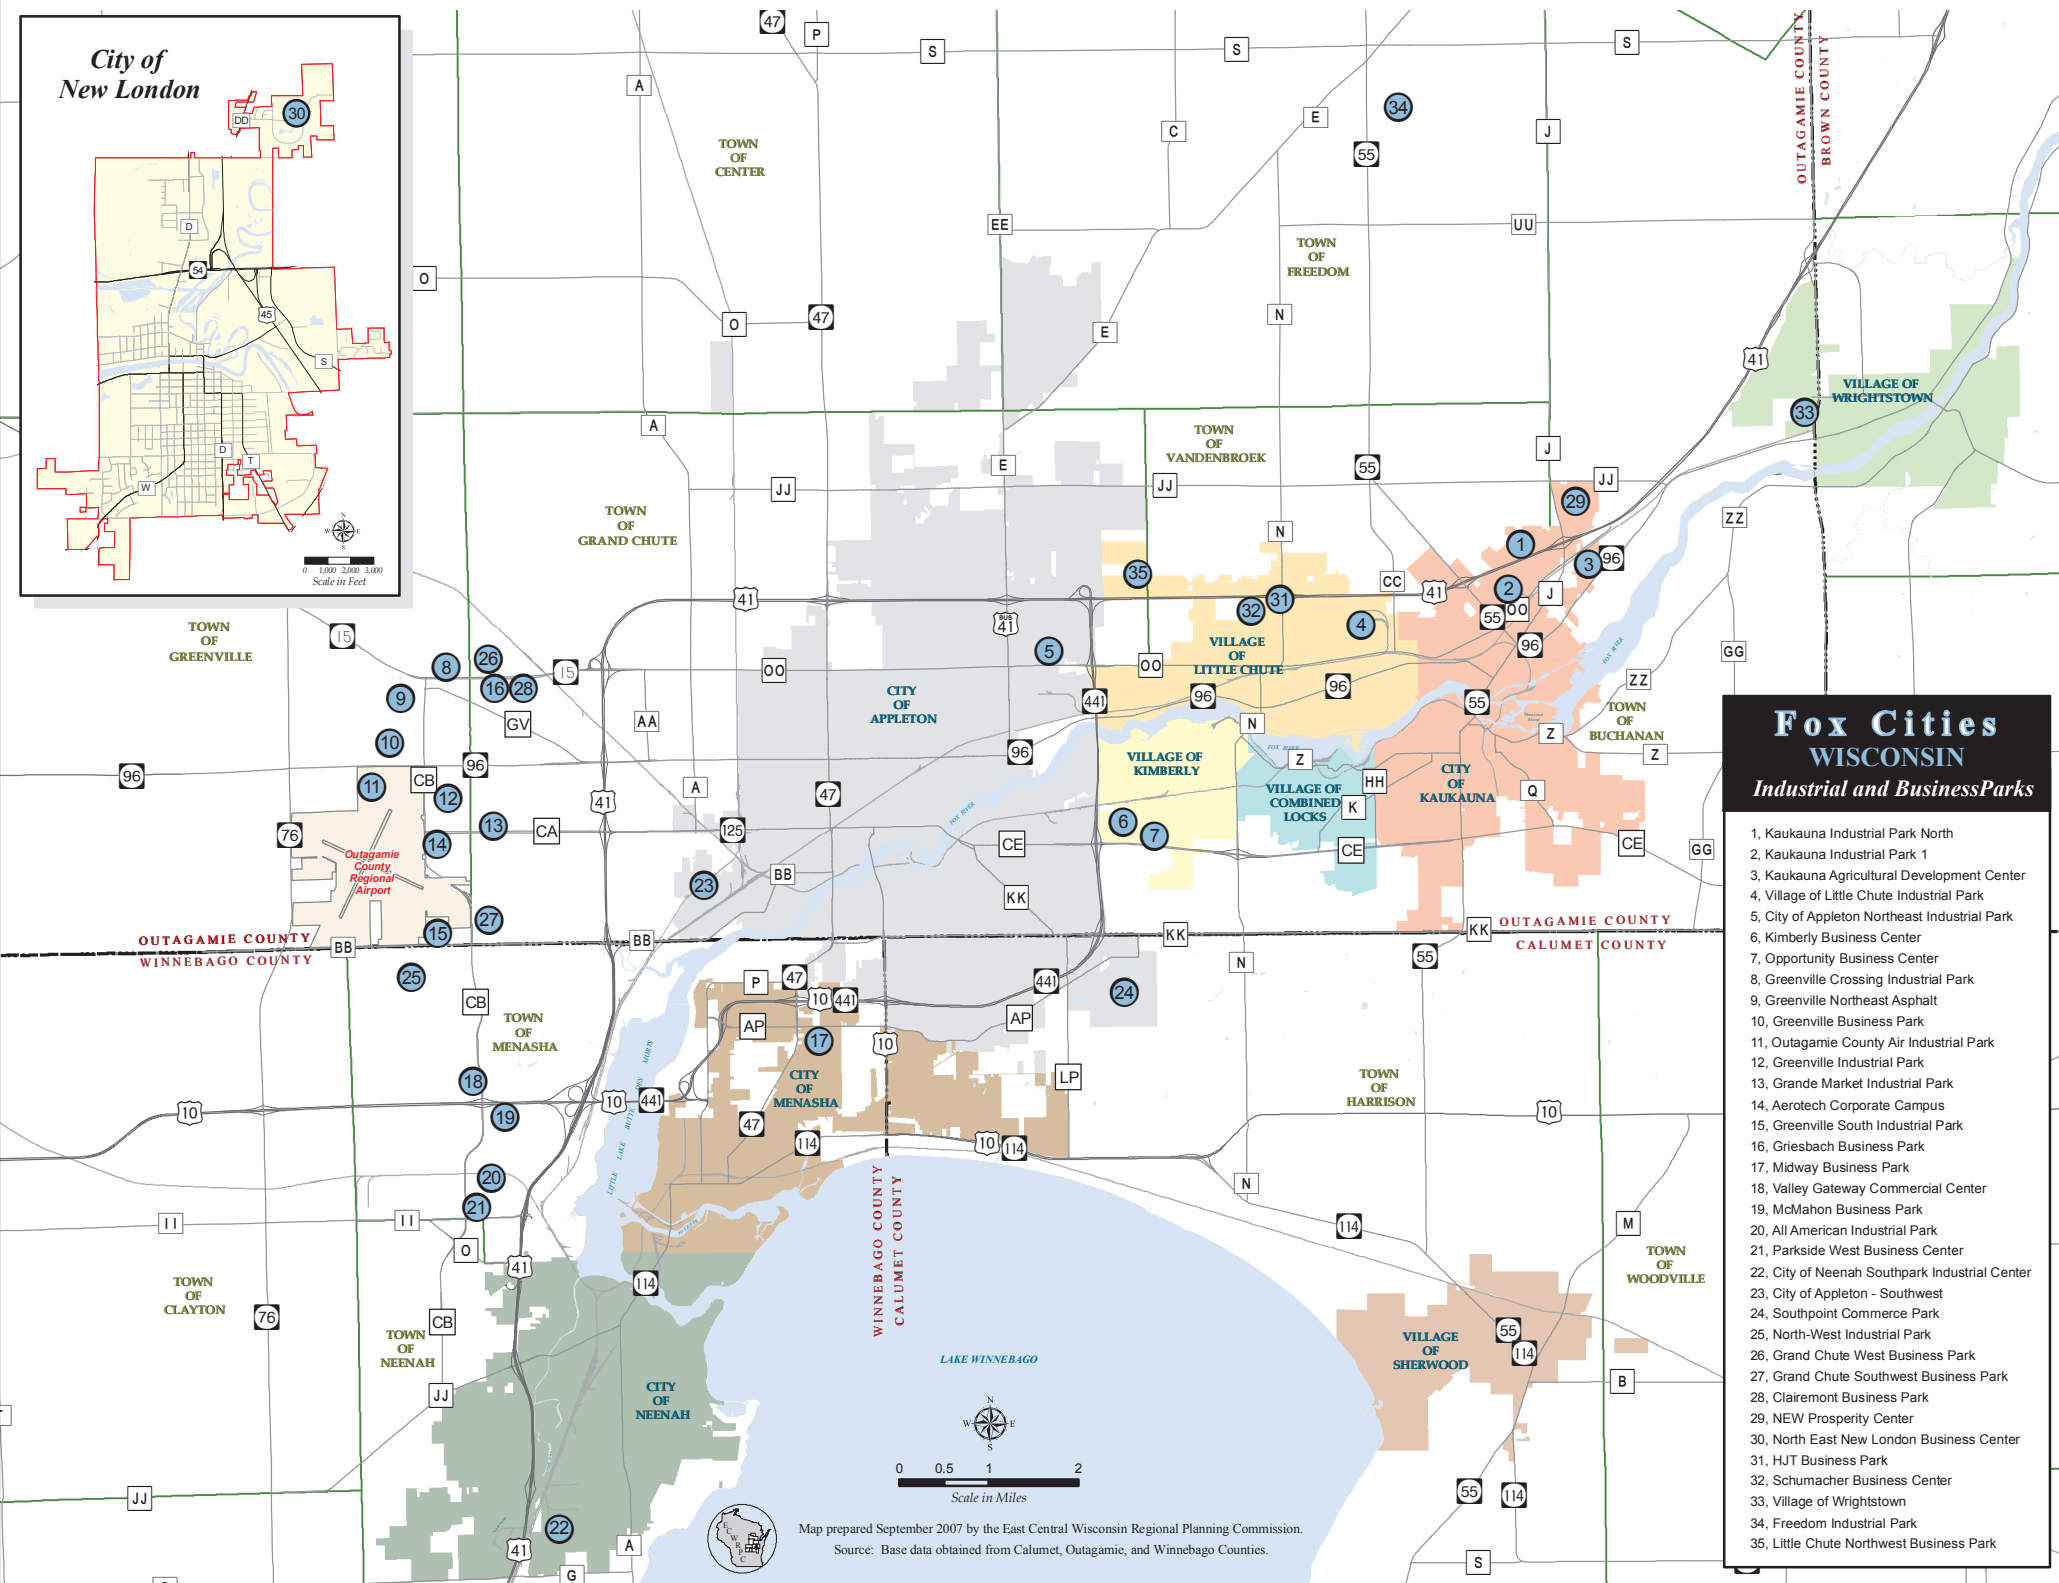

City of New London

**Fox Cities
WISCONSIN**
Industrial and Business Parks

- 1, Kaukauna Industrial Park North
- 2, Kaukauna Industrial Park 1
- 3, Kaukauna Agricultural Development Center
- 4, Village of Little Chute Industrial Park
- 5, City of Appleton Northeast Industrial Park
- 6, Kimberly Business Center
- 7, Opportunity Business Center
- 8, Greenville Crossing Industrial Park
- 9, Greenville Northeast Asphalt
- 10, Greenville Business Park
- 11, Outagamie County Air Industrial Park
- 12, Greenville Industrial Park
- 13, Grande Market Industrial Park
- 14, Aerotech Corporate Campus
- 15, Greenville South Industrial Park
- 16, Griesbach Business Park
- 17, Midway Business Park
- 18, Valley Gateway Commercial Center
- 19, McMahon Business Park
- 20, All American Industrial Park
- 21, Parkside West Business Center
- 22, City of Neenah Southpark Industrial Center
- 23, City of Appleton - Southwest
- 24, Southpoint Commerce Park
- 25, North-West Industrial Park
- 26, Grand Chute West Business Park
- 27, Grand Chute Southwest Business Park
- 28, Clairmont Business Park
- 29, NEW Prosperity Center
- 30, North East New London Business Center
- 31, HJT Business Park
- 32, Schumacher Business Center
- 33, Village of Wrightstown
- 34, Freedom Industrial Park
- 35, Little Chute Northwest Business Park

Map prepared September 2007 by the East Central Wisconsin Regional Planning Commission.
Source: Base data obtained from Calumet, Outagamie, and Winnebago Counties.