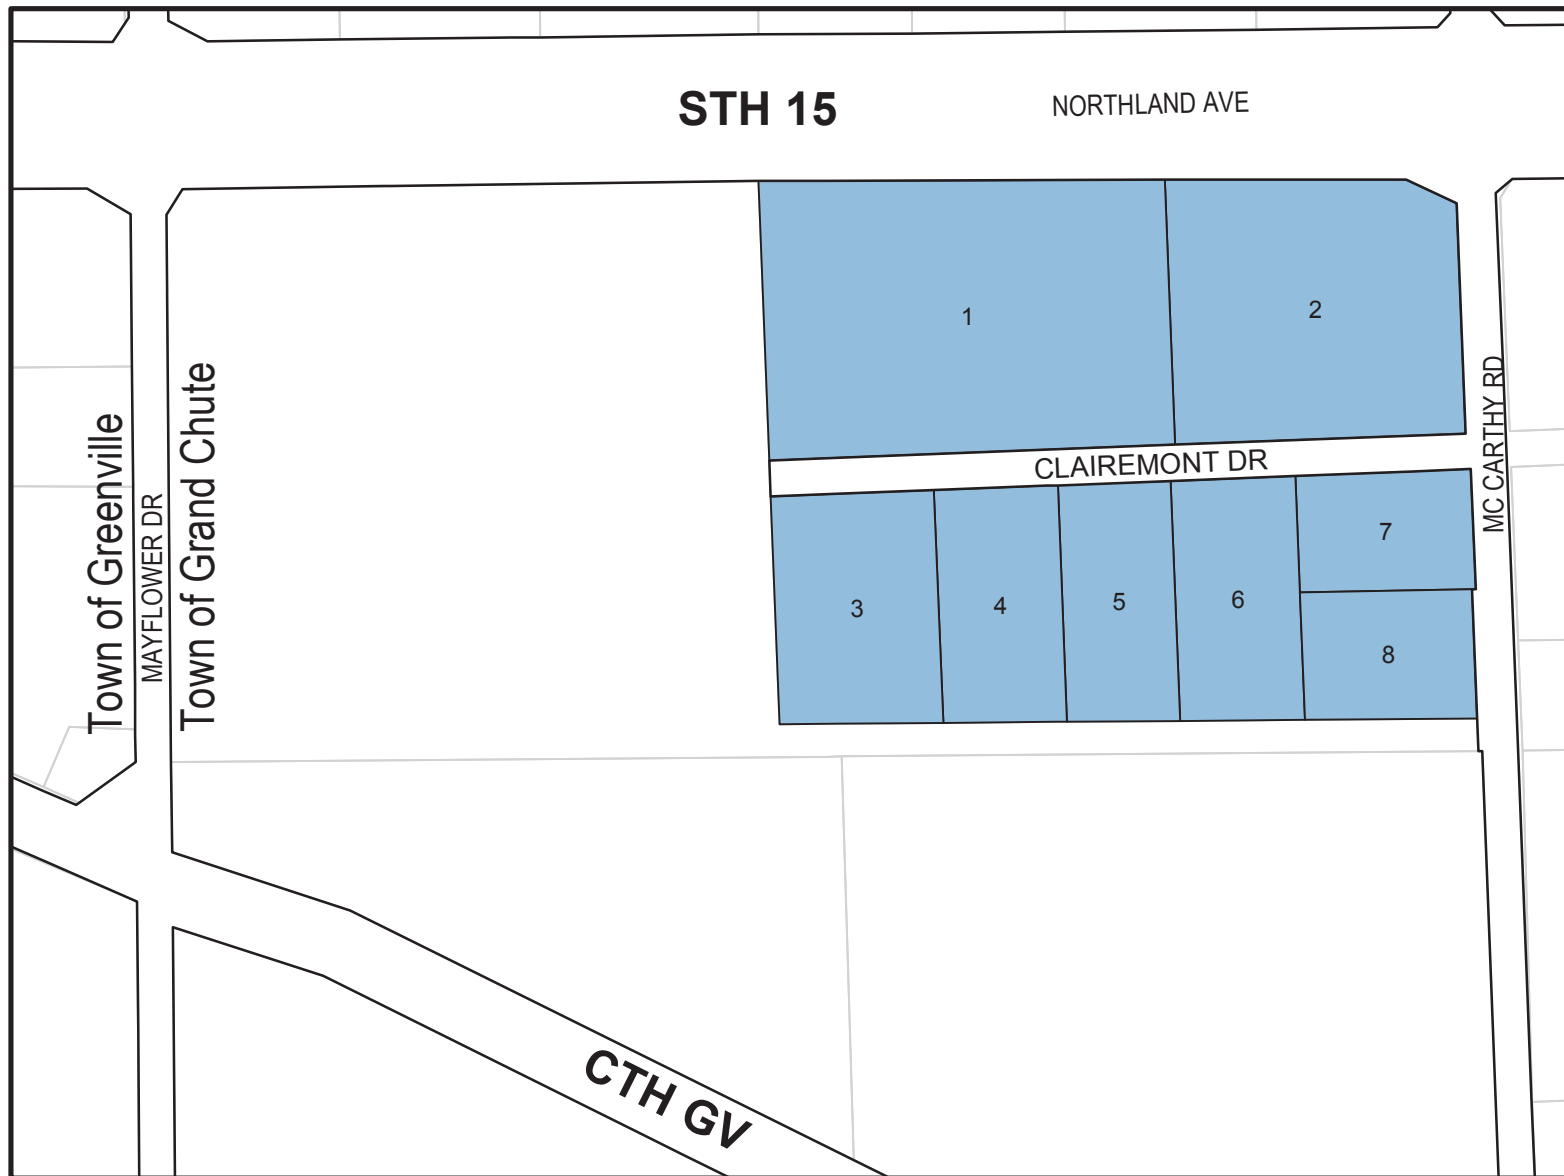

# Griesbach Business Park

Source: Base Data provided by Outagamie County.  
Prepared September 2007 by the EAST CENTRAL WISCONSIN REGIONAL PLANNING COMMISSION.